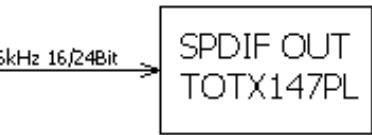

Freq. Select
122.88 / 73.728 / 61.44MHz

RST OVR ATT PGAH PGAL DITH RND

Sound Card

USB

Printer

+5V

GND

+3.3VA

+3.3VD

+1.2V

+2.5V

LTC2208 + XC3S500E
Digital DownConversion Radio
Block Diagram (C)2009 JimCom