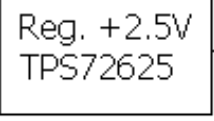

+3.3VD

+1.2V

+2.5V

LTC2208 + XC3S500E
Digital DownConversion Radio
Block Diagram (C)2009 JimCom