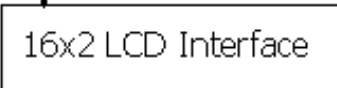

Freq. Select
122.88 / 73.728 / 61.44MHz

RST OVR ATT PGAH PGAL DITH RND

Sound Card

USB

Printer

+5V

GND

+3.3VA