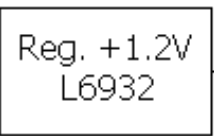

+1.2V

+2.5V

LTC2208 + XC3S500E
Digital DownConversion Radio
Block Diagram (C)2009 JimCom