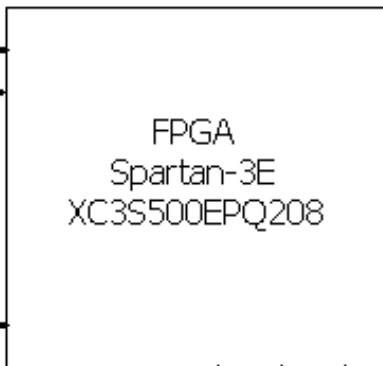

Freq. Select
122.88 / 73.728 / 61.44MHz

RST OVR ATT PGAH PGAL DITH RND

Sound Card

USB

Printer

+5V

GND

+3.3VA

+3.3VD

+1.2V

+2.5V

LTC2208 + XC3S500E
Digital DownConversion Radio
Block Diagram (C)2009 JimCom